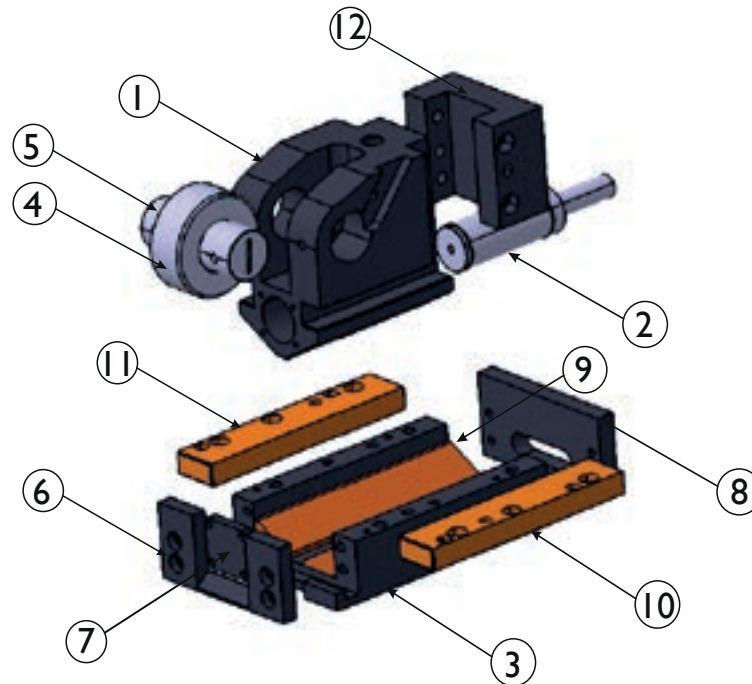

CRCS Model spare parts

CRCS-02000

N°	Description	CRCS-02000-22	CRCE-02000-35
1	Body	CRCE-02000-22-1	CRCS-02000-35-1
2	Gas spring	Z-100-25	Z-100-38
3	Cam base	CRCS-02000-22-3	CRCS-02000-35-3
4	Roller	CRCS-02000-22-4	CRCS-02000-35-4
5	Roller rod	CRCS-02000-22-5	CRCS-02000-35-5
6	Back stopper plate	CRCS-02000-22-6	CRCS-02000-35-6
7	Gas spring stopper plate	CRCS-02000-22-7	CRCS-02000-35-7
8	Front stopper plate	CRCS-02000-22-8	CRCS-02000-35-8
9	Wedge guide plate (2 pieces)	CRCS-02000-22-9	CRCS-02000-35-9
10	Right guide plate	CRCS-02000-22-10	CRCS-02000-35-10
11	Left guide plate	CRCS-02000-22-11	CRCS-02000-35-11
12	Punch holder plate	CRCS-02000-22-12	CRCS-02000 35-12

CRCS-03000

N°	Description	CRCS-03000-50	CRCS-03000-80	CRCS-03000-100
1	Body	CRCS-03000-50-1	CRCS-03000-80-1	CRCS-03000-100-1
2	Gas spring	K-300-50	K-300-80	K-300-100
3	Cam base	CRCS-03000-50-3	CRCS-03000-80-3	CRCS-03000-100-3
4	Roller	CRCS-03000-50-4	CRCS-03000-80-4	CRCS-03000-100-4
5	Roller rod	CRCS-03000-50-5	CRCS-03000-80-5	CRCS-03000-100-5
6	Back stopper plate	CRCS-03000-50-6	CRCS-03000-80-6	CRCS-03000-100-6
7	Gas spring stopper plate	CRCS-03000-50-7	CRCS-03000-80-7	CRCS-03000-100-7
8	Front stopper plate	CRCS-03000-50-8	CRCS-03000-80-8	CRCS-03000-100-8
9	Wedge guide plate (2 pieces)	CRCS-03000-50-9	CRCS-03000-80-9	CRCS-03000-100-9
10	Right guide plate	CRCS-03000-50-10	CRCS-03000-80-10	CRCS-03000-100-10
11	Left guide plate	CRCS-03000-50-11	CRCS-03000-80-11	CRCS-03000-100-11
12	Punch holder plate	CRCS-03000-50-12	CRCS-03000-80-12	CRCS-03000-100-12